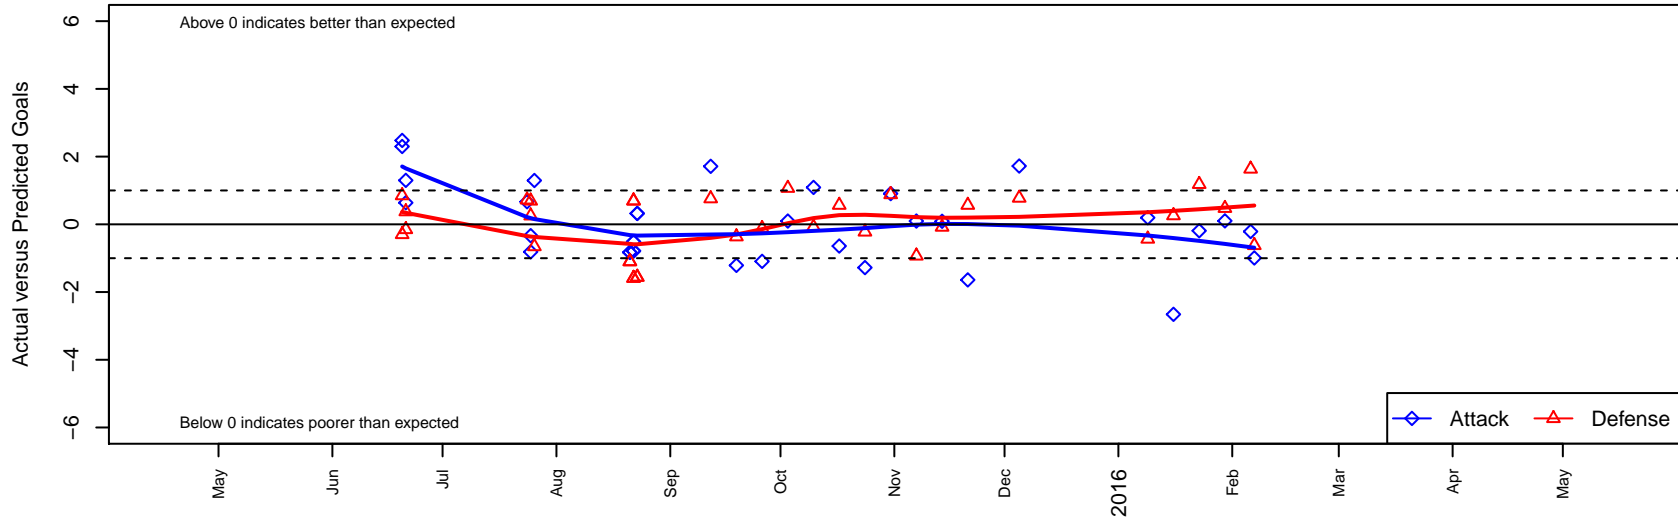

Crossfire Select Tacey G03

Crossfire Select
 Redmond, WA
 G03 total strength=646
 attack=0.54 defense=0.64
 fall league = NPSL Div 1 U12

alt names used:
 Crossfire Select G03 Tacey
 Crossfire Select G03 Tacey
 CROSSFIRE SELECTG03 TACEY
 Crossfire Select G03-Tacey

Venues played:
 2015 Snohomish United Invt Gold
 2015 Crossfire Select GU12 Gold
 2015 Summer Slam Silver/Bronze U13
 2015 NPSL Division 1 U12
 2015 Founders Cup G03

Crossfire Select Tacey G03
 Dots are actual minus expected GF (blue circles) and GA (red triangles).
 Blue line is smoothed change in attack strength. Red is smoothed change in defense strength.

**attack and defense variance (black dot)
relative to other teams
and top 10 in region**

**attack and defense rating
relative to others at age
and all opponents in last 13 months**

Performance relative to 13 month average