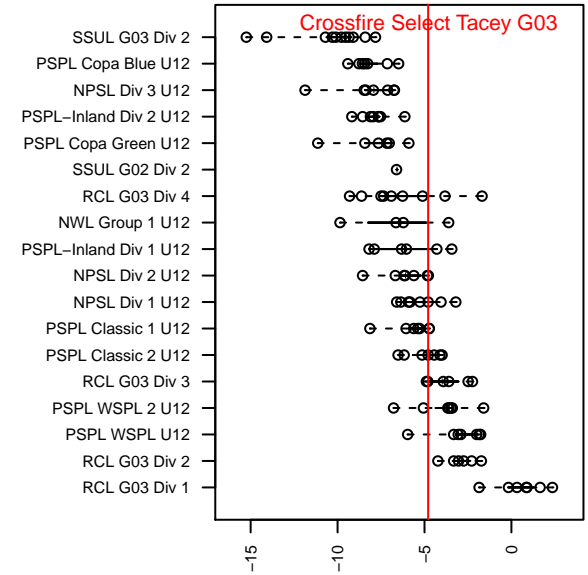

Crossfire Select Tacey G03

Crossfire Select
 Redmond, WA
 G03 total strength=646
 attack=0.54 defense=0.64
 fall league = NPSL Div 1 U12

alt names used:
 Crossfire Select G03 Tacey
 Crossfire Select G03 Tacey
 CROSSFIRE SELECTG03 TACEY
 Crossfire Select G03-Tacey

Venues played:
 2015 Snohomish United Invt Gold
 2015 Crossfire Select GU12 Gold
 2015 Summer Slam Silver/Bronze U13
 2015 NPSL Division 1 U12
 2015 Founders Cup G03

Crossfire Select Tacey G03
 Dots are actual minus expected GF (blue circles) and GA (red triangles).
 Blue line is smoothed change in attack strength. Red is smoothed change in defense strength.

**attack and defense variance (black dot)
relative to other teams
and top 10 in region**

**attack and defense rating
relative to others at age
and all opponents in last 13 months**

Performance relative to 13 month average